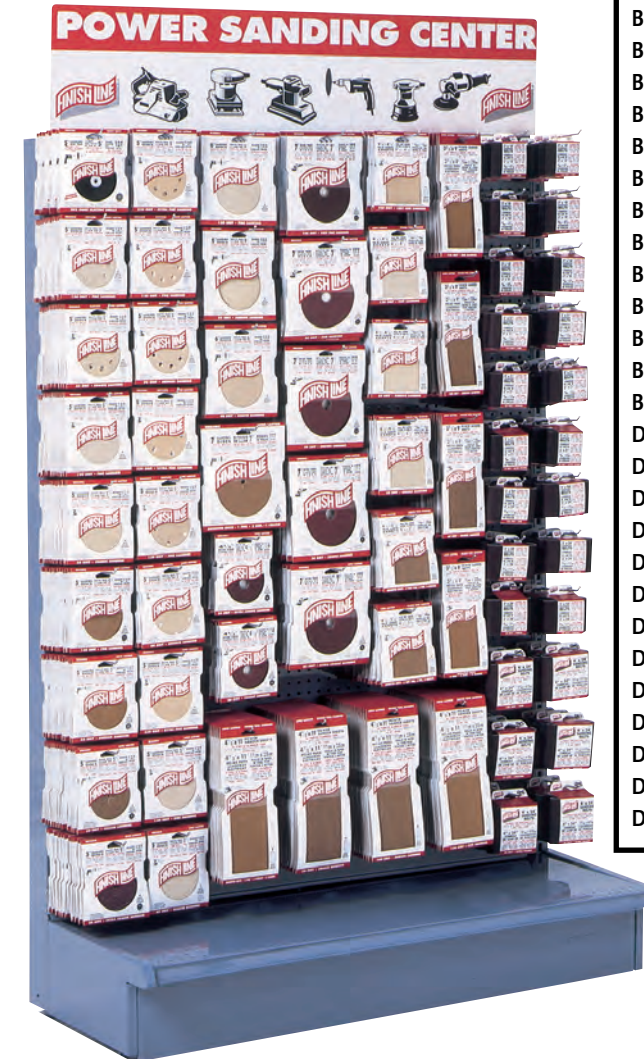

ITEM	TYPE/ SIZE	DUST MOUNTING	HOLES	GRIT	PACKS	ITEM	TYPE/ SIZE	DUST MOUNTING	HOLES	GRIT	PACKS
Belt	3"x18"			120F	4	Disc	5"	Hook & Loop	8	120F	3
Belt	3"x18"			80M	4	Disc	5"	Hook & Loop	8	220XF	3
Belt	3"x18"			50C	4	Disc	5"	PSA	0	80M	3
Belt	3"x18"			36EC	4	Disc	5"	PSA	0	120F	3
Belt	3"x21"			120F	4	Disc	5"	PSA	8	40C	3
Belt	3"x21"			80M	4	Disc	5"	PSA	8	120F	3
Belt	3"x21"			50C	4	Disc	6"	PSA	0	40C	3
Belt	3"x21"			36EC	4	Disc	6"	PSA	0	80M	3
Belt	3"x24"			120F	4	Disc	6"	PSA	0	120F	3
Belt	3"x24"			80M	4	Disc	7"	Center Hole	0	Assort.	2
Belt	3"x24"			50C	4	Disc	7"	Resin Fiber		80F	2
Belt	3"x24"			36EC	4	Disc	7"	Resin Fiber		50M	2
Belt	4"x24"			120F	4	Disc	7"	Resin Fiber		36C	2
Belt	4"x24"			80M	4	Disc	7"	Resin Fiber		24XC	2
Belt	4"x24"			50C	4	Disc	7"	Resin Fiber		100VF	2
Belt	4"x24"			36EC	4	Pad	5"	Rubber			2
Disc	4 1/2"	Resin Fiber		36C	2	Sheet	3 2/3"x9"	Plain		Assort.	3
Disc	4 1/2"	Resin Fiber		24XC	2	Sheet	3 2/3"x9"	Plain		150F	3
Disc	5"	Center Hole	0	120F	3	Sheet	3 2/3"x9"	Plain		100M	3
Disc	5"	Center Hole	0	80M	3	Sheet	3 2/3"x9"	Plain		60C	3
Disc	5"	Center Hole	0	50C	3	Sheet	4 1/2"x11"	Plain		Assort.	3
Disc	5"	Center Hole	0	20EC	3	Sheet	4 1/2"x11"	Plain		60C	3
Disc	5"	Hook & Loop	0	80M	3	Sheet	4 1/2"x11"	Plain		150F	3
Disc	5"	Hook & Loop	0	120F	3	Sheet	4 1/2"x11"	Plain		100M	3
Disc	5"	Hook & Loop	0	220XF	3	Sheet	4 1/2"x4 1/2"	PSA		80M	3
Disc	5"	Hook & Loop	5	80M	3	Sheet	4 1/2"x4 1/2"	PSA		40C	3
Disc	5"	Hook & Loop	5	120F	3	Sheet	4 1/2"x4 1/2"	PSA		220VF	3
Disc	5"	Hook & Loop	5	220XF	3	Sheet	4 1/2"x4 1/2"	PSA		120F	3
Disc	5"	Hook & Loop	8	80M	3	Sheet	4 1/2"x5 1/2"	Plain		Assort.	3